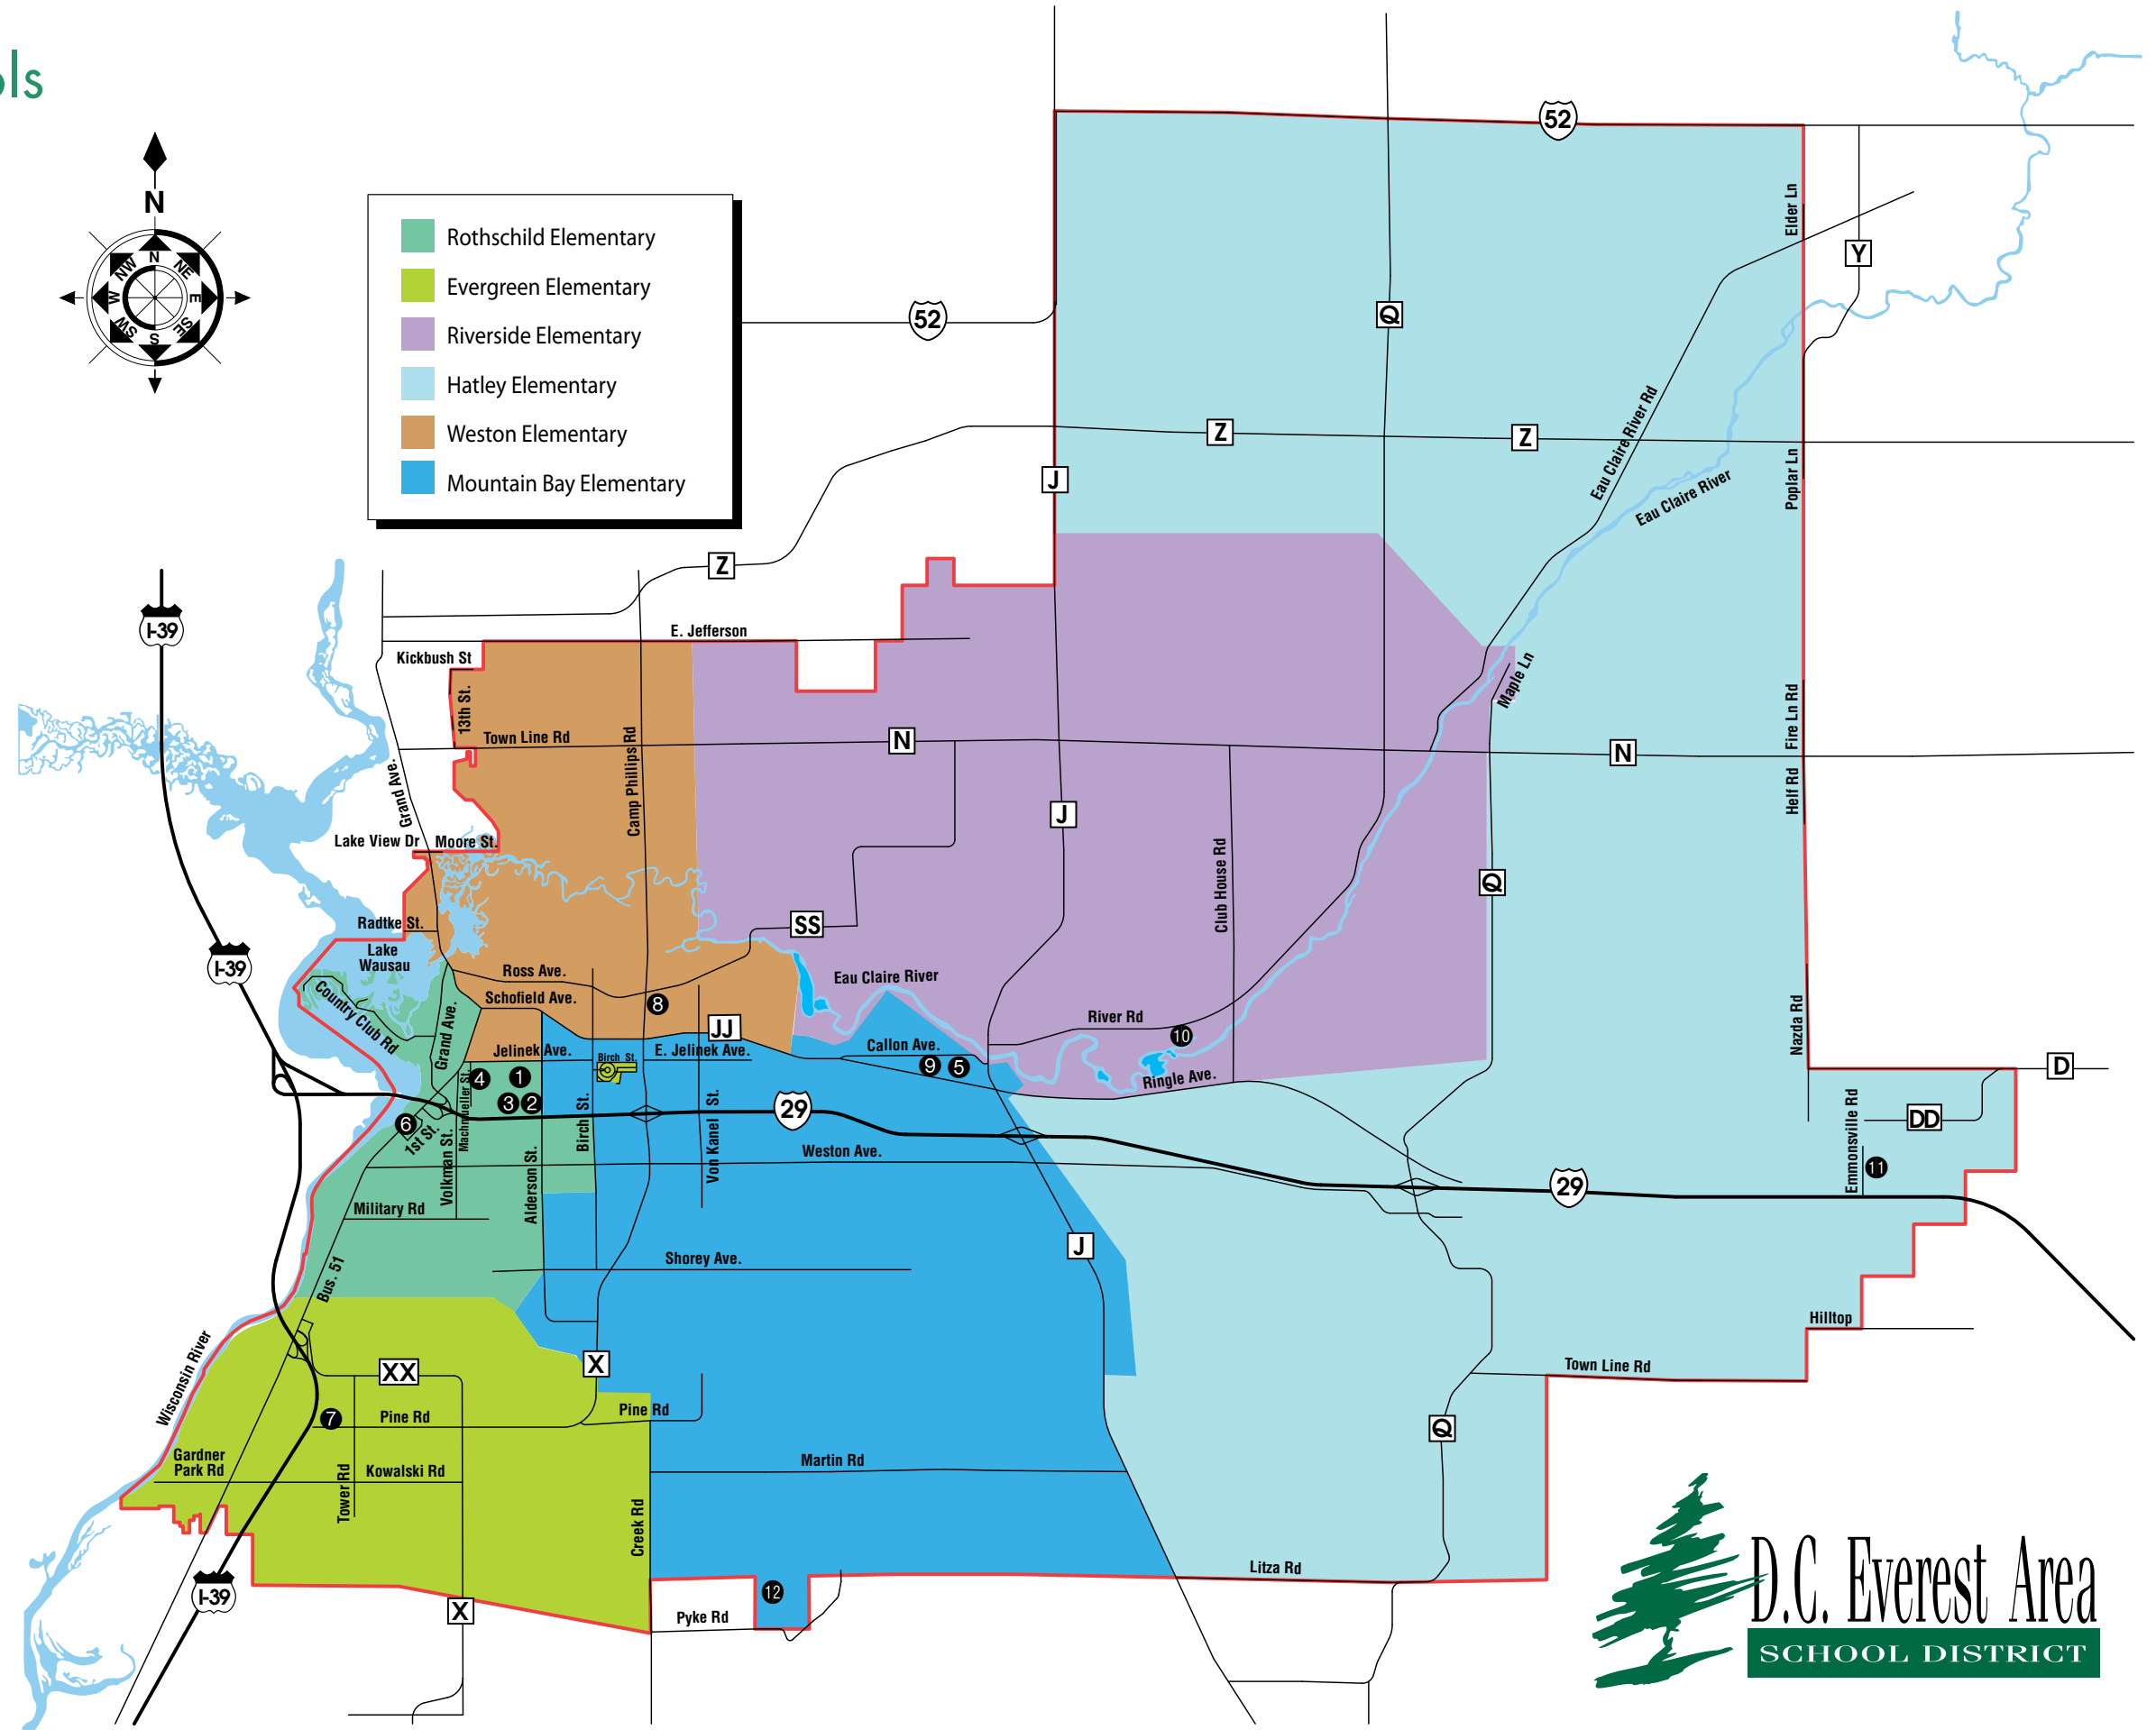

D.C. Everest Area Schools

- 1 Administration Building
6300 Alderson St., Weston, WI 54476
(715) 359-4221
- 2 D.C. Everest Senior High
6500 Alderson St., Weston, WI 54476
(715) 359-6561
- 3 Greenheck Field House
6400 Alderson St., Weston, WI 54476
(715) 359-6563
- 4 D.C. Everest Junior High
1000 Machmueller St., Weston, WI 54476
(715) 359-0511
- 5 D.C. Everest Middle School
9302 Schofield Ave, Weston, WI 54476
(715) 241-9700
- 6 Rothschild Elementary
810 First St., Rothschild, WI 54474
(715) 359-3186
- 7 Evergreen Elementary
1610 Pine Rd., Mosinee, WI 54455
(715) 359-6591
- 8 Weston Elementary
5200 Camp Phillips Rd., Weston, WI 54476
(715) 359-4181
- 9 Mountain Bay Elementary
8602 Schofield Ave, Weston, WI 54476
(715) 355-0302
- 10 Riverside Elementary
R12231 River Rd., Ringle, WI 54471
(715) 359-2417
- 11 Hatley Elementary
417 Emmonsville Rd., Hatley, WI 54440
(715) 446-3336
- 12 Twin Oaks Environmental Center
3321 Pyke Road, Mosinee, WI 54455
(715) 693-4118

NOTE: Residents living near a boundary line or within a mobile home park, please contact First Student for your exact school information – (715) 359-3555.