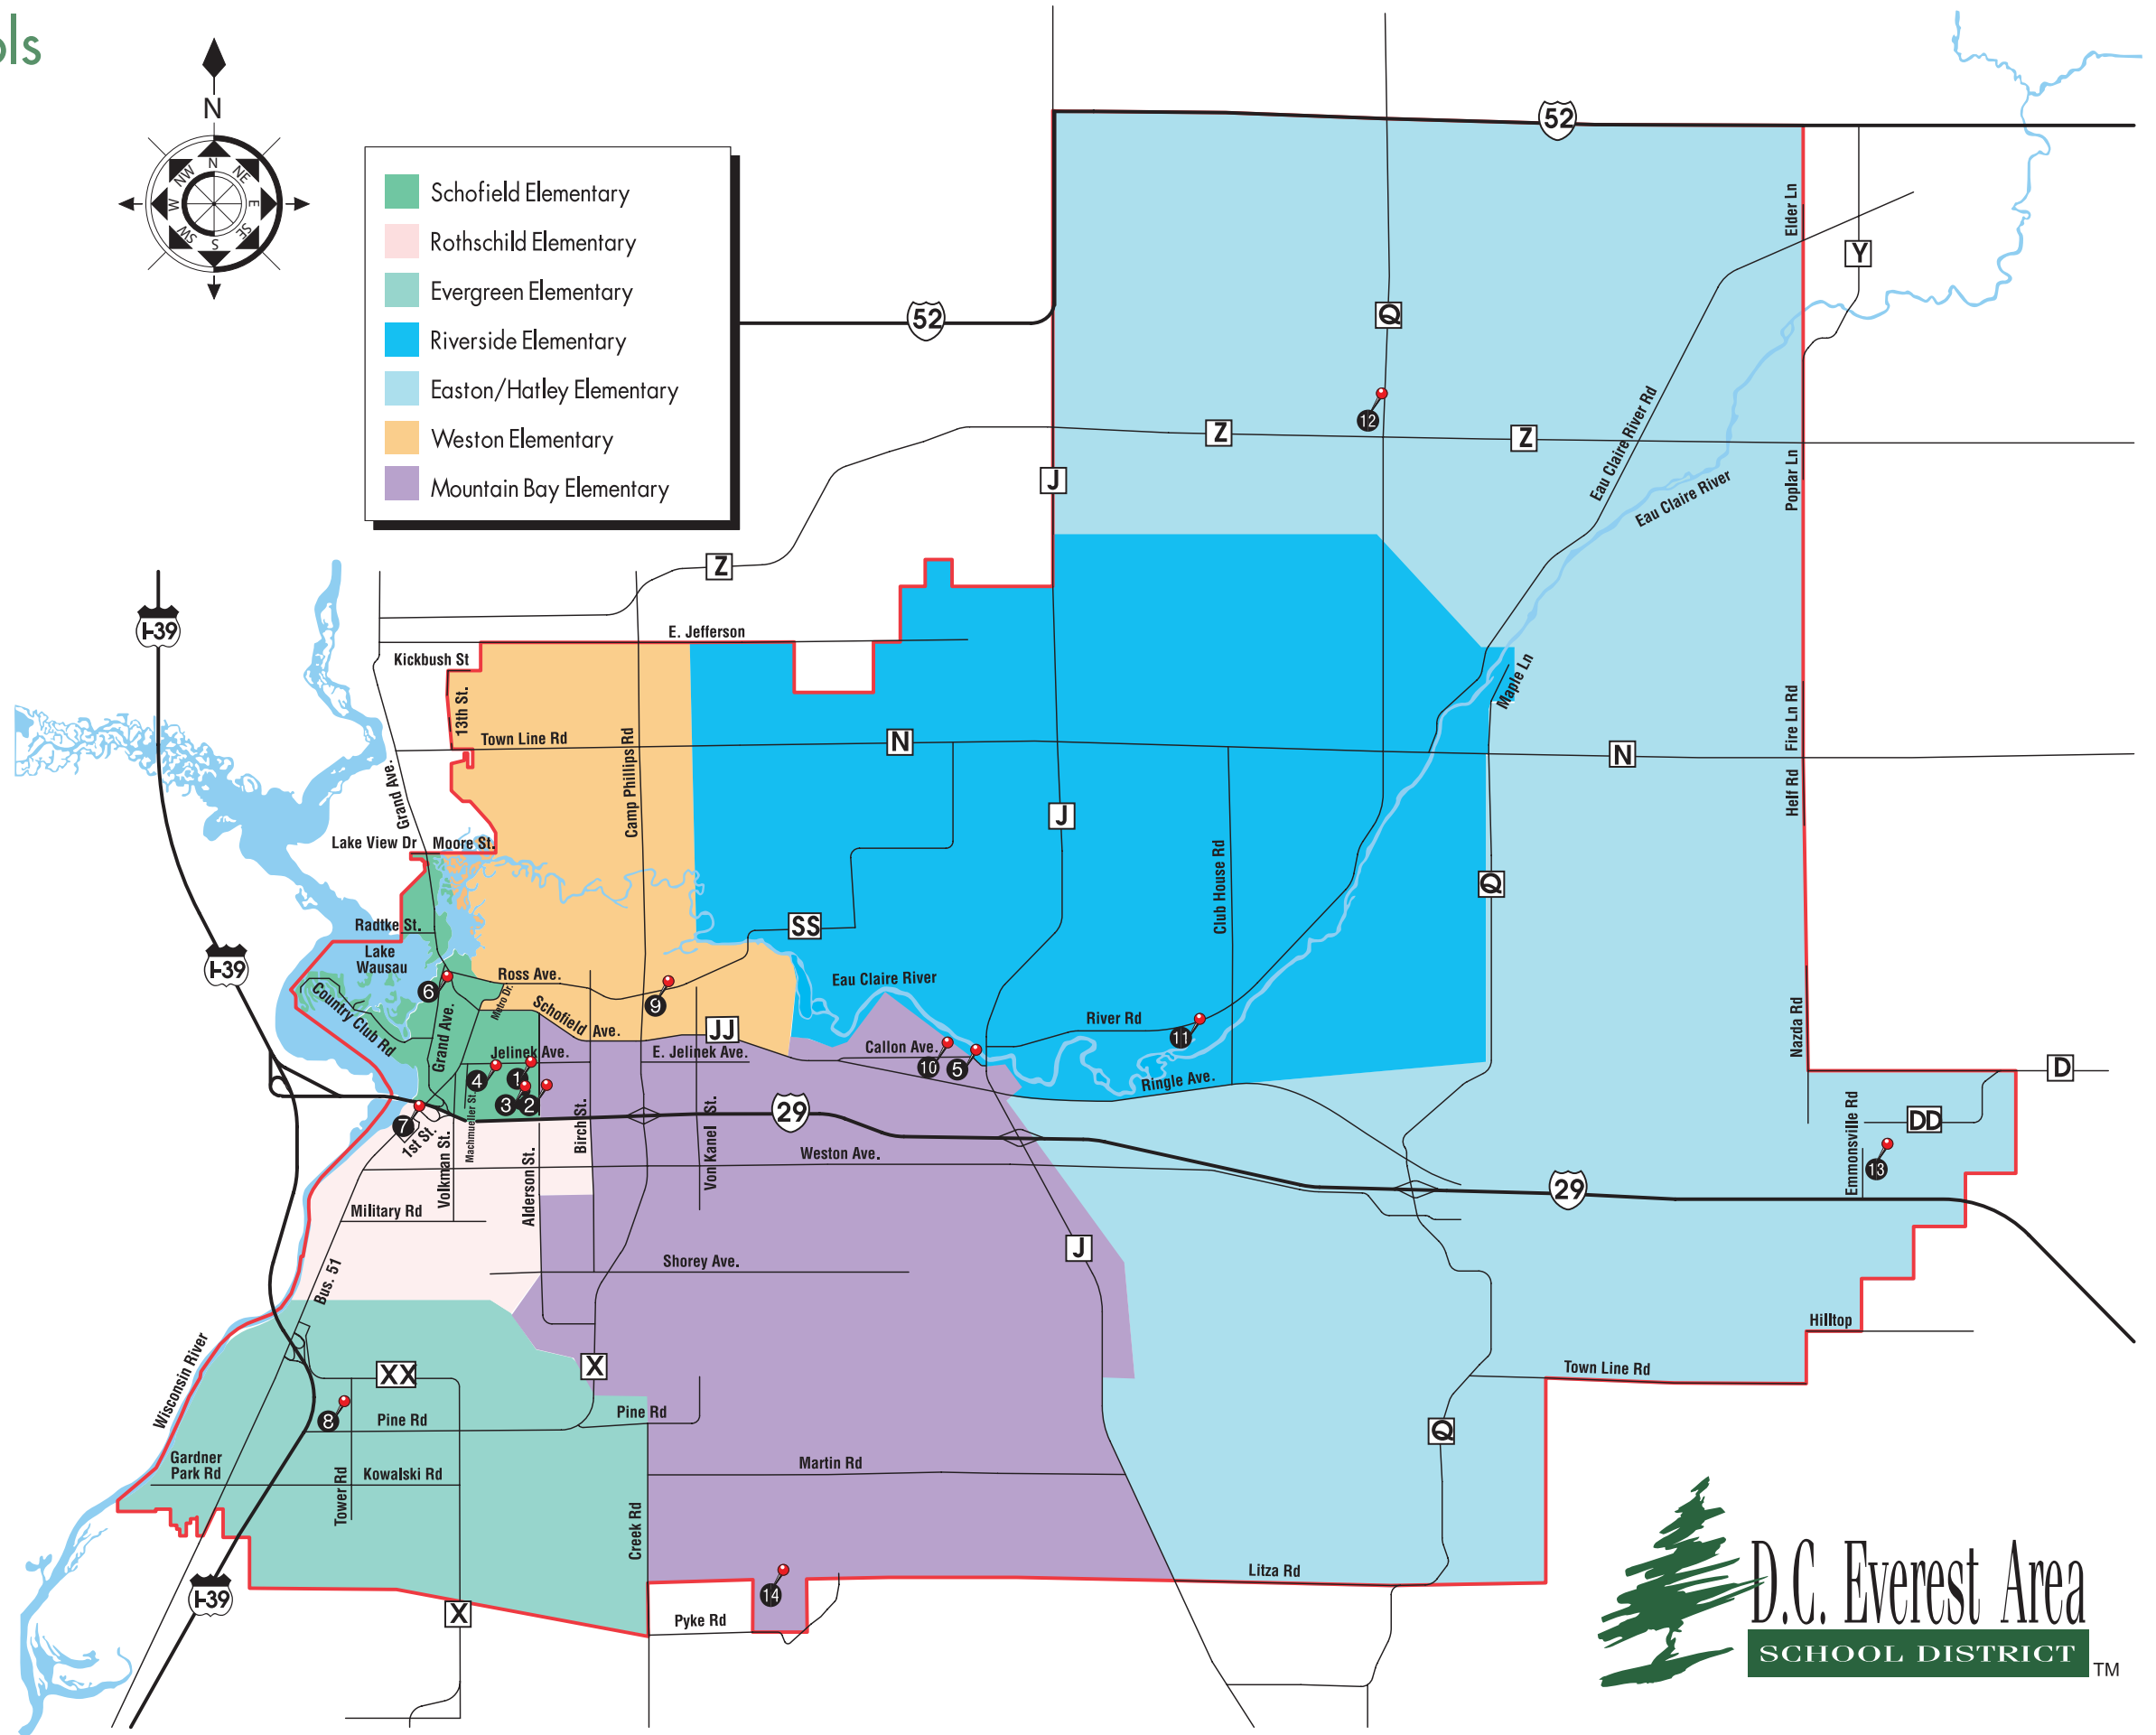

D.C. Everest Area Schools

- 1 Administration Building
6300 Alderson St., Weston, WI 54476
(715) 359-4221
- 2 D.C. Everest Senior High
6500 Alderson St., Weston, WI 54476
(715) 359-6561
- 3 Greenheck Field House
6400 Alderson St., Weston, WI 54476
(715) 359-6563
- 4 D.C. Everest Junior High
1000 Machmueller St., Weston, WI 54476
(715) 359-0511
- 5 D.C. Everest Middle School
9302 Schofield Ave, Weston, WI 54476
(715) 241-9700
- 6 Schofield Elementary
1310 Grand Ave., Schofield, WI 54476
(715) 359-0419
- 7 Rothschild Elementary
810 First St., Rothschild, WI 54474
(715) 359-3186
- 8 Evergreen Elementary
1610 Pine Rd., Mosinee, WI 54455
(715) 359-6591
- 9 Weston Elementary
5200 Camp Phillips Rd., Weston, WI 54476
(715) 359-4181
- 10 Mountain Bay Elementary
8602 Schofield Ave, Weston, WI 54476
(715) 355-0302
- 11 Riverside Elementary
R12231 River Rd., Ringle, WI 54471
(715) 359-2417
- 12 Easton Elementary
E 3640 Co. Rd. Q, Ringle, WI 54471
(715) 446-3600
- 13 Hatley Elementary
417 Emmonsville Rd., Hatley, WI 54440
(715) 446-3336
- 14 Twin Oaks Environmental Center
3321 Pyke Road, Mosinee, WI 54455
(715) 693-4118

NOTE: Residents living near a boundary line or within a mobile home park, please contact Laidlaw Transit for your exact school information – (715) 359-3555.